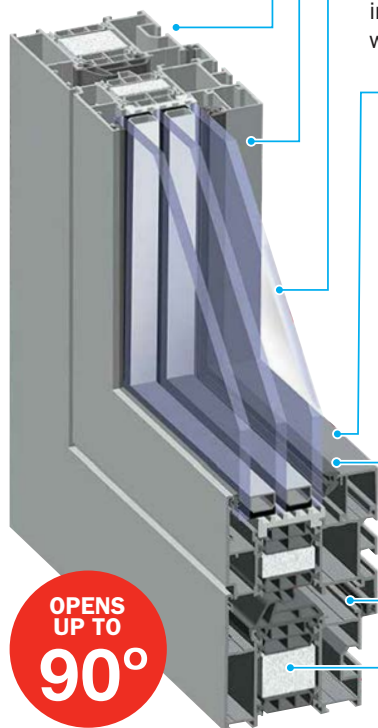

VENTEC ELITE

OUTWARD OPENING WINDOW

IDEAL FOR: STAIRWELLS, LOBBIES & CORRIDORS

400 SERIES COMPATIBLE 24 VOLT 1 - 10 ZONES 4A - 20A OPTIONS

Product Summary

The Elite bottom hung outward opening window system, supplied with fire rated glass and gaskets and available in a choice of finishes, is BS EN12101-2 certified. It is ideal for smoke ventilation applications and as a natural ventilation window suitable for passive day-to-day use. The universal design allows single or multiple units to be fitted to most facade systems or wall types.

GLAZING UNIT

High class 50mm thick triple-glazing unit with thermally insulated frame. Deep window pane fixing guarantees optimal temperature on the internal surface of the glazing, which prevents water condensation.

TIGHTNESS

Increased tightness parameters designed using a system of three advanced seals with a middle seal.

THERMAL INSERTS

Profiles with additional inserts eliminate thermal bridges and increase the total thermal insulation value of the window.

OPENS UP TO **90°**

Energy Efficiency

Optimal isotherm pattern in Ventec ELITE window system has been achieved thanks to appropriate arrangement of aluminium profile chambers equipped with polyamide separators, multi-surface seal system and application of additional thermal inserts.