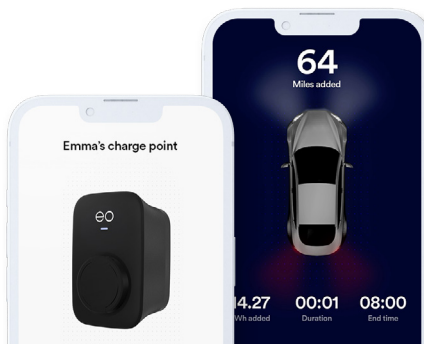

eo **MINI PRO**

EO MINI PRO 3

**Impossibly small.
Impressively smart.**

FEATURES

Size matters: Compact and ergonomic design, same size as an A5 notepad.

Small but powerful: Charging capacity of 7kW, perfect for overnight charging.

Built-in PME: No need for earth rods with built in open PEN conductor protection.

Ready for any weather: IP54 (socketed), IP56 (tethered) certified and operates in -25°C temperatures. Safe indoor or outdoor installation.

[Search 'EO Mini Pro 3' to learn more](#)

KM 754836

Our new smartphone app makes charge scheduling a breeze and lets you control your charger from the palm of your hand. It's simple, you're in charge.

TECH SPECS

Dimensions:
230mm (h) x 151mm (w) x 125mm (d)

Connection types: Universal socket or tethered 5m cable (Type 2).

Connectivity: Wi-Fi, Bluetooth & Cat 5 Ethernet as standard. 4G cellular as optional extra.